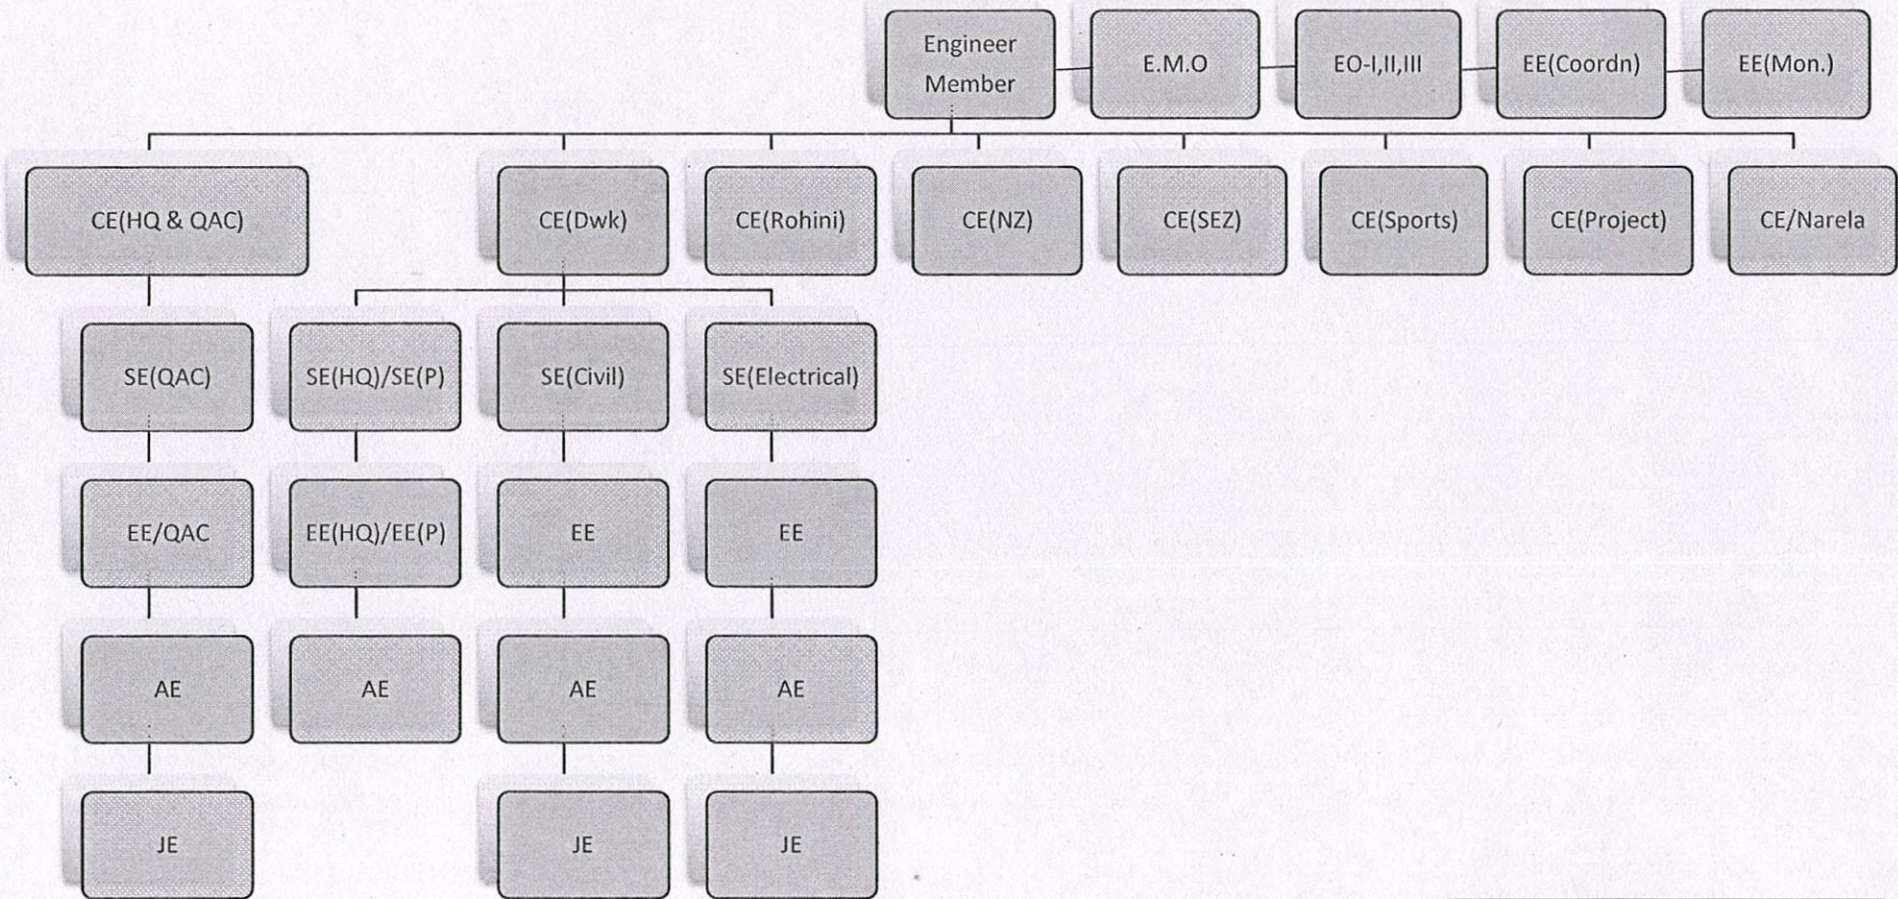

## ENGINEERING WING STRUCTURE IN DDA

CE	Chief Engineer
SE	Superintending Engineer
EE	Executive Engineer
AE	Assistant Engineer
JE	Junior Engineer